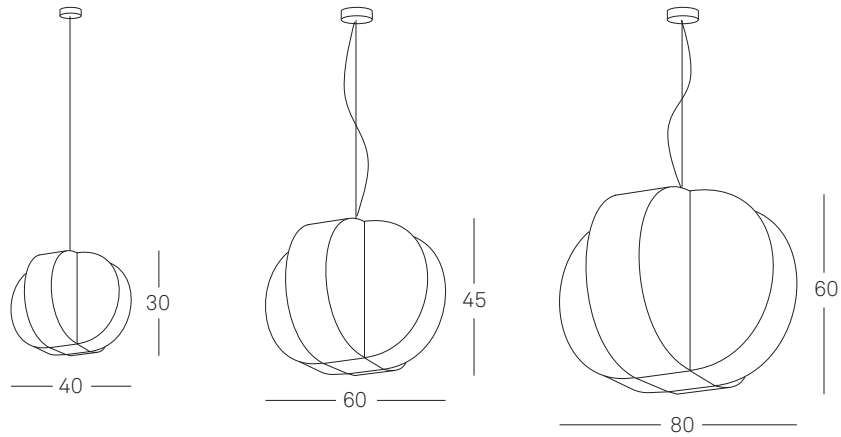

CARAMBOLA Oskar Cerezo

FAMILY

SHADE FINISHES

REF. CHW

Natural timber veneer