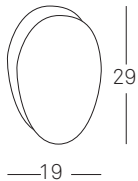

GUIJARROS Marivi Calvo

FAMILY

NEW G1 = OLD G2

NEW

NEW

SHADE FINISHES

REF. CHW

Natural timber veneer