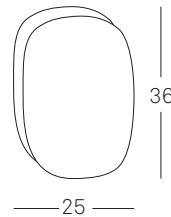

## GUIJARROS Marivi Calvo

WALL	INFO	Max. watt	Kg m <sup>3</sup>	REF.	cm
	Natural wood Satinice perspex diffuser	 1 x 9 w GX-53 flat fluorescent bulb included	0,4 Kg 0,025 m <sup>3</sup>	<b>G1 A CHW</b>	 NEW G1 = OLD G2
		 1 x 9 w GX-53 flat fluorescent bulb included	0,4 Kg 0,03 m <sup>3</sup>	<b>G2 A CHW</b>	 NEW
		 1 x 9 w GX-53 flat fluorescent bulb included	0,5 Kg 0,025 m <sup>3</sup>	<b>G3 A CHW</b>	 NEW
		 1 x 13 w GX-53 flat fluorescent bulb included	0,6 Kg 0,8 m <sup>3</sup>	<b>G4 A CHW</b>	 NEW G4 = OLD G4
		 1 x 13 w GX-53 flat fluorescent bulb included	1 Kg 0,08 m <sup>3</sup>	<b>G5 A CHW</b>	 NEW
		 1 x 13 w GX-53 flat fluorescent bulb included	1 Kg 0,08 m <sup>3</sup>	<b>G5 A CHW</b>	 NEW G6 = OLD G5

**GUIJARROS** Marivi Calvo

FAMILY

NEW G1 = OLD G2

NEW

NEW

NEW G4 = OLD G4

NEW

NEW G6 = OLD G5