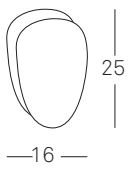

GUIJARROS Marivi Calvo

FAMILY

NEW G1 = OLD G2