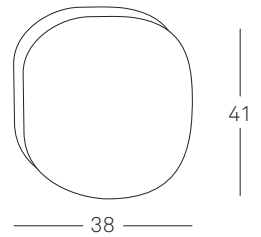

## GUIJARROS Marivi Calvo

WALL	INFO	Max. watt	Kg m <sup>3</sup>	REF.	cm
	Natural wood Satinice perspex diffuser	 1 x 9 w GX-53 flat fluorescent bulb included	0,4 Kg 0,025 m <sup>3</sup>	<b>G1 A CHW</b>	 NEW G1 = OLD G2
		 1 x 9 w GX-53 flat fluorescent bulb included	0,4 Kg 0,03 m <sup>3</sup>	<b>G2 A CHW</b>	 NEW
		 1 x 9 w GX-53 flat fluorescent bulb included	0,5 Kg 0,025 m <sup>3</sup>	<b>G3 A CHW</b>	 NEW
		 1 x 13 w GX-53 flat fluorescent bulb included	0,6 Kg 0,8 m <sup>3</sup>	<b>G4 A CHW</b>	 NEW G4 = OLD G4
		 1 x 13 w GX-53 flat fluorescent bulb included	1 Kg 0,08 m <sup>3</sup>	<b>G5 A CHW</b>	 NEW
		 1 x 13 w GX-53 flat fluorescent bulb included	1 Kg 0,08 m <sup>3</sup>	<b>G5 A CHW</b>	 NEW G6 = OLD G5

**GUIJARROS** Marivi Calvo

FAMILY

NEW G1 = OLD G2

NEW

NEW

NEW G4 = OLD G4

NEW

NEW G6 = OLD G5