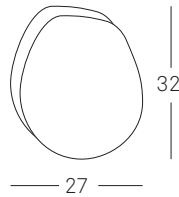

## GUIJARROS Marivi Calvo

WALL	INFO	Max. watt	Kg m <sup>3</sup>	REF.	cm
	Natural wood Satinice perspex diffuser	 1 x 9 w GX-53 flat fluorescent bulb included	0,4 Kg 0,025 m <sup>3</sup>	<b>G1 A CHW</b>	 NEW G1 = OLD G2
		 1 x 9 w GX-53 flat fluorescent bulb included	0,4 Kg 0,03 m <sup>3</sup>	<b>G2 A CHW</b>	 NEW
		 1 x 9 w GX-53 flat fluorescent bulb included	0,5 Kg 0,025 m <sup>3</sup>	<b>G3 A CHW</b>	 NEW
		 1 x 13 w GX-53 flat fluorescent bulb included	0,6 Kg 0,8 m <sup>3</sup>	<b>G4 A CHW</b>	 NEW G4 = OLD G4
		 1 x 13 w GX-53 flat fluorescent bulb included	1 Kg 0,08 m <sup>3</sup>	<b>G5 A CHW</b>	 NEW
		 1 x 13 w GX-53 flat fluorescent bulb included	1 Kg 0,08 m <sup>3</sup>	<b>G5 A CHW</b>	 NEW G6 = OLD G5

**GUIJARROS** Marivi Calvo

FAMILY

NEW G1 = OLD G2

NEW

NEW

NEW G4 = OLD G4

NEW

NEW G6 = OLD G5