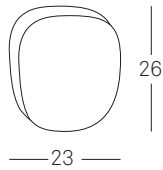

## GUIJARROS Marivi Calvo

WALL	INFO	Max. watt	Kg m <sup>3</sup>	REF.	cm
	Natural wood Satinice perspex diffuser	 1 x 9 w GX-53 flat fluorescent bulb included	0,4 Kg 0,025 m <sup>3</sup>	<b>G1 A CHW</b>	 NEW G1 = OLD G2
		 1 x 9 w GX-53 flat fluorescent bulb included	0,4 Kg 0,03 m <sup>3</sup>	<b>G2 A CHW</b>	 NEW
		 1 x 9 w GX-53 flat fluorescent bulb included	0,5 Kg 0,025 m <sup>3</sup>	<b>G3 A CHW</b>	 NEW
		 1 x 13 w GX-53 flat fluorescent bulb included	0,6 Kg 0,8 m <sup>3</sup>	<b>G4 A CHW</b>	 NEW G4 = OLD G4
		 1 x 13 w GX-53 flat fluorescent bulb included	1 Kg 0,08 m <sup>3</sup>	<b>G5 A CHW</b>	 NEW
		 1 x 13 w GX-53 flat fluorescent bulb included	1 Kg 0,08 m <sup>3</sup>	<b>G5 A CHW</b>	 NEW G6 = OLD G5

**GUIJARROS** Marivi Calvo

FAMILY

NEW G1 = OLD G2

NEW

NEW

NEW G4 = OLD G4

NEW

NEW G6 = OLD G5