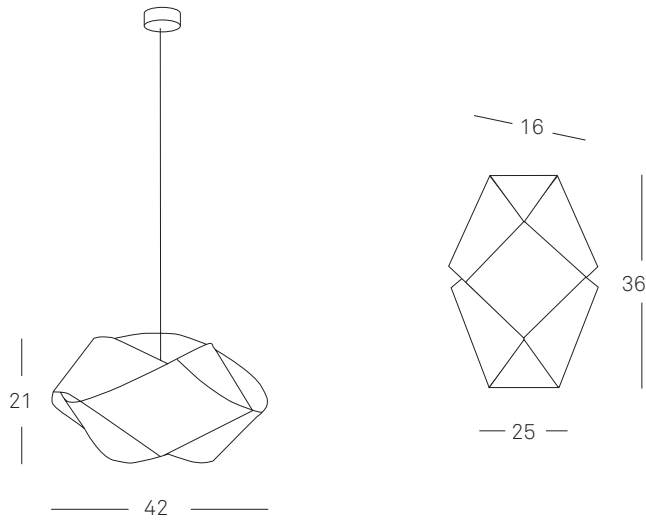

NUT/ORBIT Lzf Lamps/Miguel Herranz

FAMILY

SHADE FINISHES

REF. CHW

Natural timber veneer